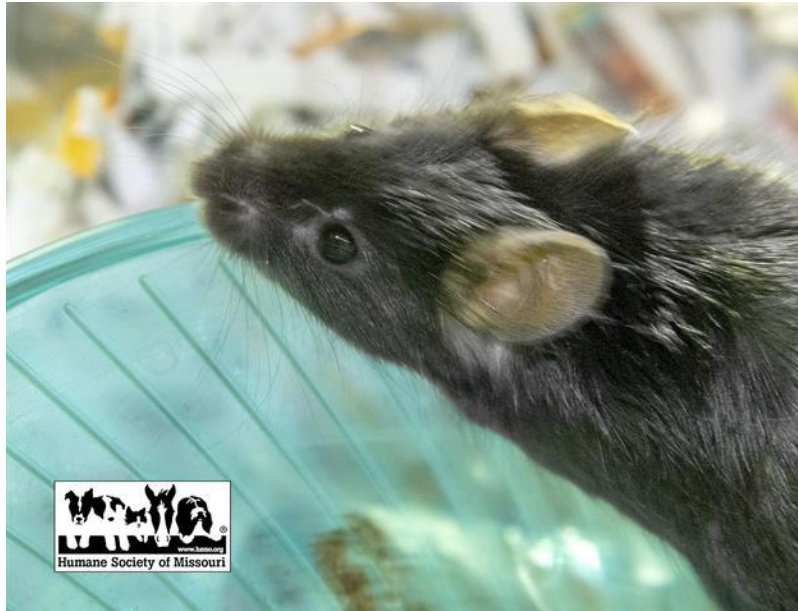

ADOPT SMALL OR FURRY

A CRY FOR HELP FOR OUR FURRY FRIEND

FEMALE MOUSE

MARYLAND HEIGHTS, SAINT LOUIS COUNTY,
MISSOURI, UNITED STATES

Phone:

Call or text with any information

FINDPET.COM

Download mobile app: FND.PT/APPS