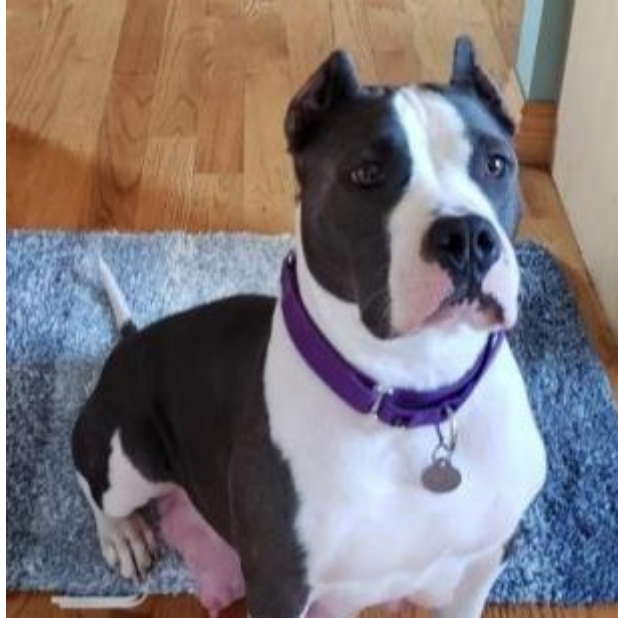

# ADOPT DOG

A CRY FOR HELP FOR OUR FURRY FRIEND

FEMALE PIT BULL TERRIER, TERRIER, MIXED

ANN ARBOR, WASHTENAW COUNTY, MICHIGAN,  
UNITED STATES

Queen is the perfect mix of a well-behaved &quot;grown-up&quot; with an energetic, playful side! It's a joy to take her on walks, watch her play, snuggle with her on the