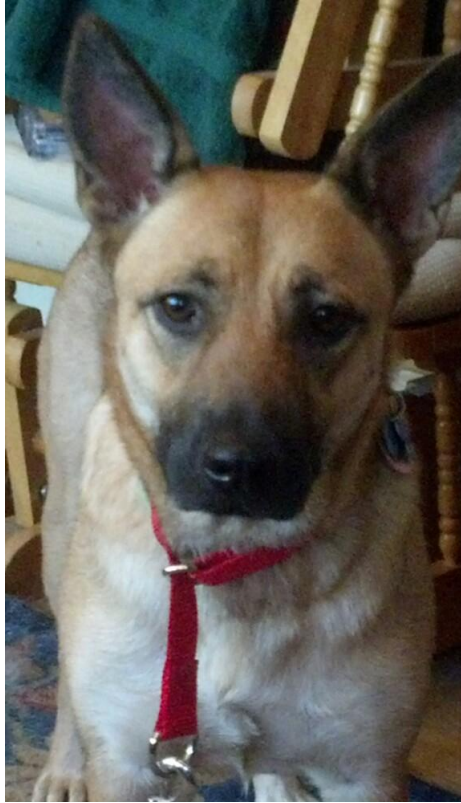

ADOPT DOG

A CRY FOR HELP FOR OUR FURRY FRIEND

FEMALE SHEPHERD, MIXED

KANSAS CITY, JACKSON COUNTY, MISSOURI,
UNITED STATES

GIGI is a beautiful girl with eyes that warm your heart!
 G, as she is affectionately called by her adoring fans, started her life as a Kansas City street dog. At six