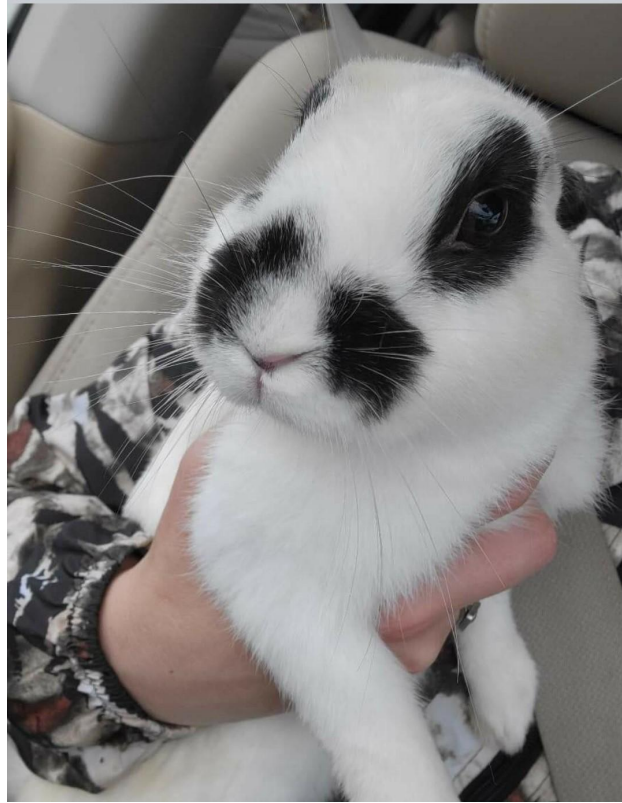

ADOPT RABBIT

A CRY FOR HELP FOR OUR FURRY FRIEND

MALE BUNNY RABBIT, MIXED

PARADIS, LOUISIANA, 70080

Sweet and cuddly Monet was found at the Kenner Pavillion
Park

Phone:

Call or text with any information

FINDPET.COM