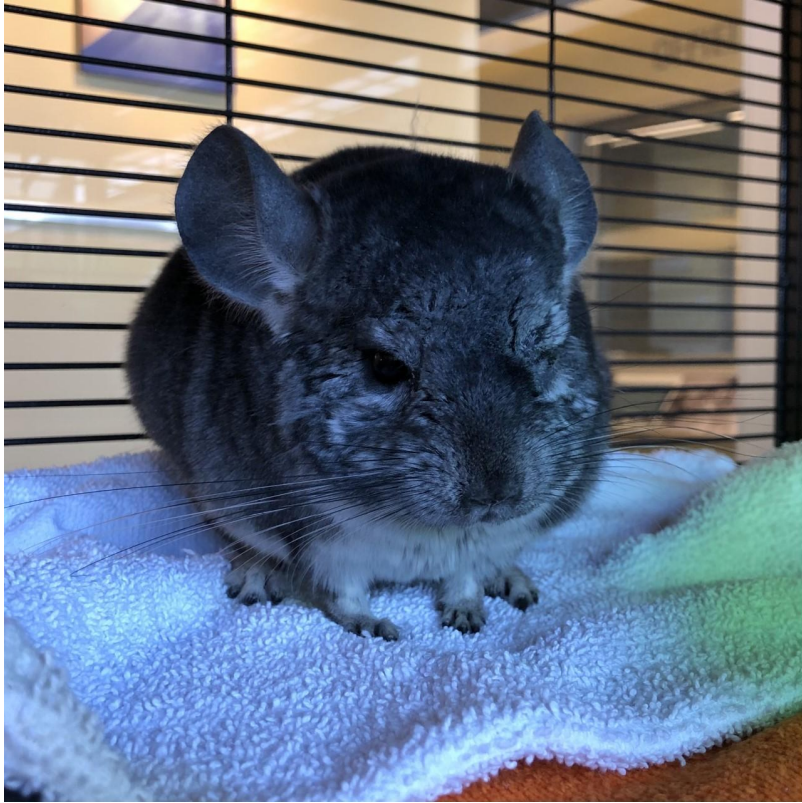

# ADOPT SMALL OR FURRY

A CRY FOR HELP FOR OUR FURRY FRIEND

MALE GUINEA PIG

BURLINGAME, SAN MATEO COUNTY, CALIFORNIA,  
UNITED STATES

adult male chinchillaHi!&nbsp; I'm Crowley and I'm a soft,  
dark-furred chinchilla that's looking for a new palace to call  
home.&nbsp; I've been treated well here, especially since I