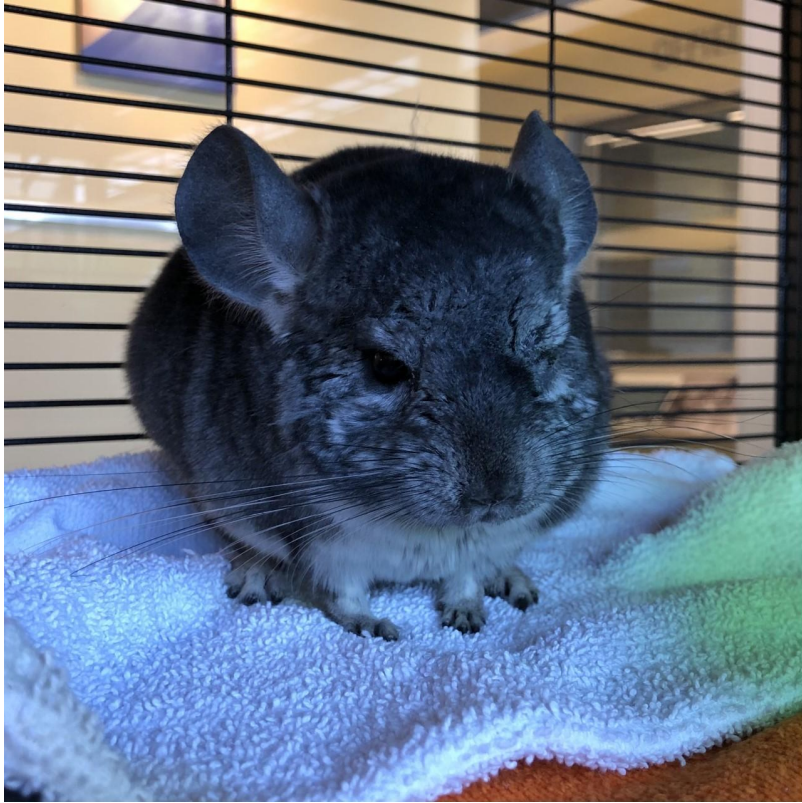

ADOPT SMALL OR FURRY

A CRY FOR HELP FOR OUR FURRY FRIEND

MALE GUINEA PIG

BURLINGAME, SAN MATEO COUNTY, CALIFORNIA,
UNITED STATES

adult male chinchillaHi! I'm Crowley and I'm a soft,
dark-furred chinchilla that's looking for a new palace to call
home. I've been treated well here, especially since I