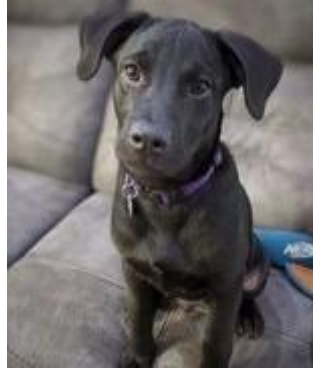

ADOPT DOG

A CRY FOR HELP FOR OUR FURRY FRIEND
MALE LABRADOR RETRIEVER, MIXED

LITTLE ROCK, PULASKI COUNTY, ARKANSAS,
UNITED STATES

Doesn't this sweet face just tug at your heart strings?
Asher was rescued, along with his little mates, hungry and
covered in ticks. Asher was placed with a loving foster who