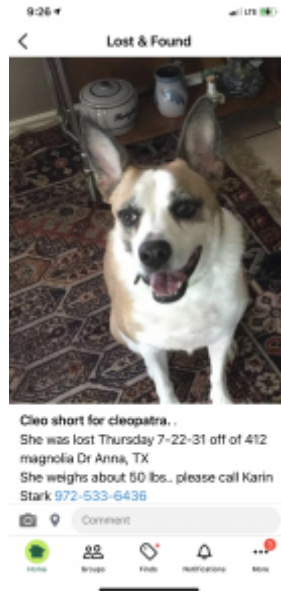

LOST DOG

A CRY FOR HELP FOR OUR FURRY FRIEND

FEMALE

MAGNOLIA STREET, TARA FARMS, ANNA, COLLIN COUNTY, TEXAS, 75409, UNITED STATES

Phone: **214-923-6594**

Call or text with any information

FINDPET.COM

Download mobile app: FND.PT/APPS