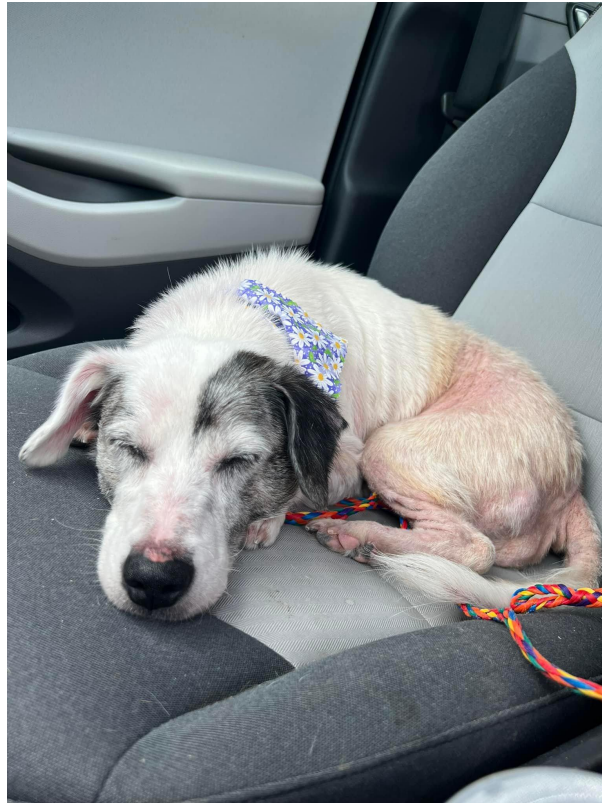

# ADOPT DOG

A CRY FOR HELP FOR OUR FURRY FRIEND  
FEMALE AMERICAN FOXHOUND

RALEIGH, NC, 27616

Meet sweet Maggie Mae! Maggie arrived to a shelter with some severe skin issues from being eat up with fleas, but she is on the mend and after a bath (or ten) is feeling so