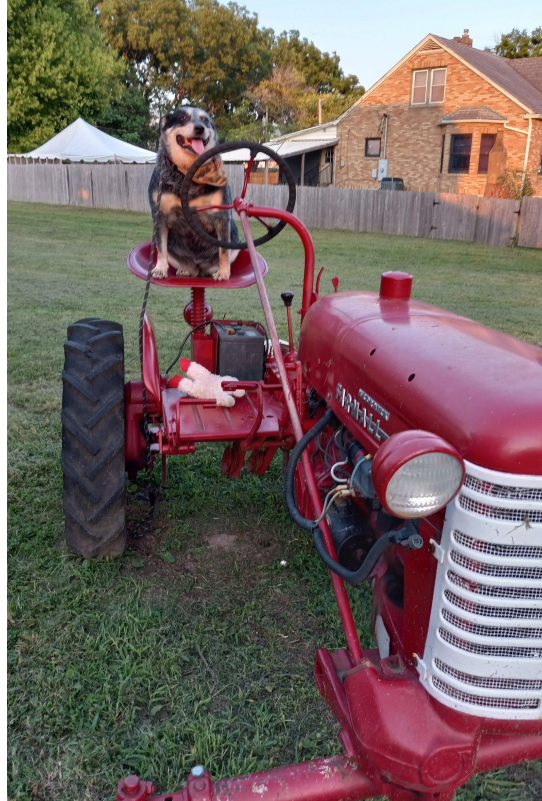

ADOPT DOG

A CRY FOR HELP FOR OUR FURRY FRIEND

FEMALE AUSTRALIAN CATTLE DOG / BLUE HEELER

LAKE SAINT LOUIS, MO, 63367

You can fill out an adoption application online on our official website. Please contact Jim (jimh626@gmail.com) for more information about this pet. Sweet and shy Dougie