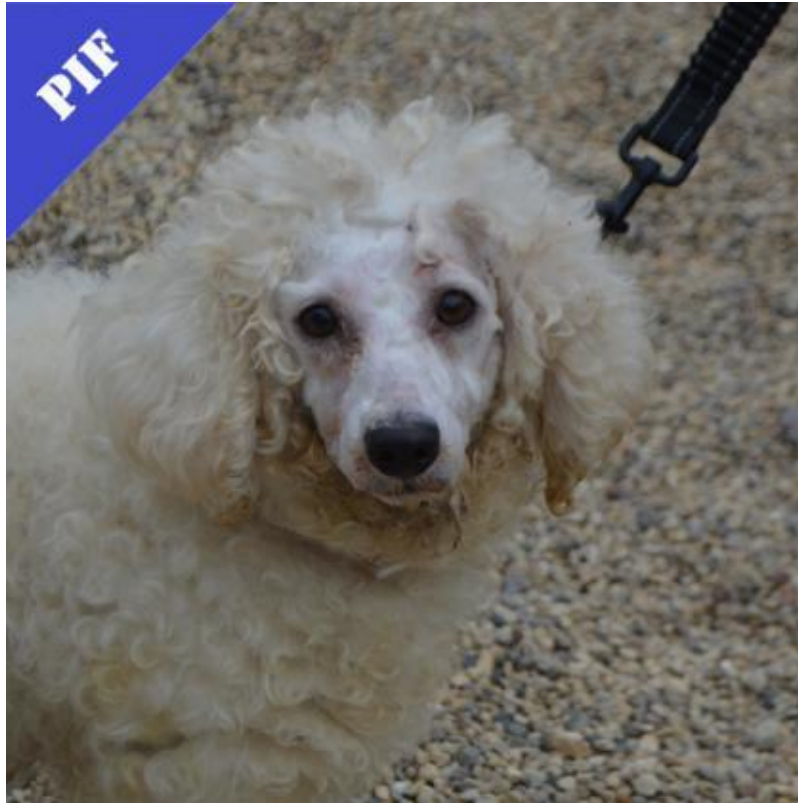

ADOPT DOG

A CRY FOR HELP FOR OUR FURRY FRIEND

FEMALE BICHON FRISE

ELK GROVE VILLAGE, IL, 60009

I was rescued by Almost Home Foundation and am now safe. I was told my bio will be updated when my temporary parent or another AHF volunteer writes something about