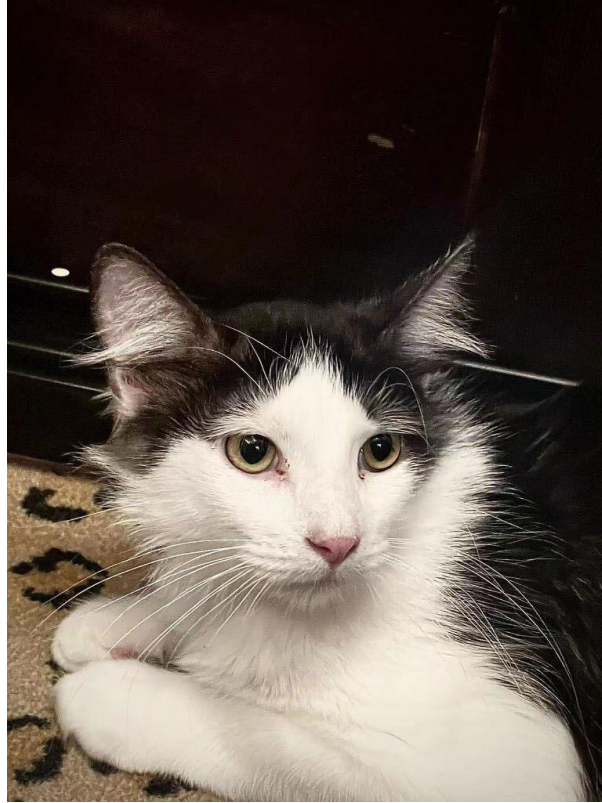

# ADOPT CAT

A CRY FOR HELP FOR OUR FURRY FRIEND  
FEMALE DOMESTIC MEDIUM HAIR

TUSTIN, CA, 92780

Kathleen and her brother Brian look alike, but Kathleen has more black--and a super fluffy tail with a gray undercoat. She was found at an abandoned apartment with her