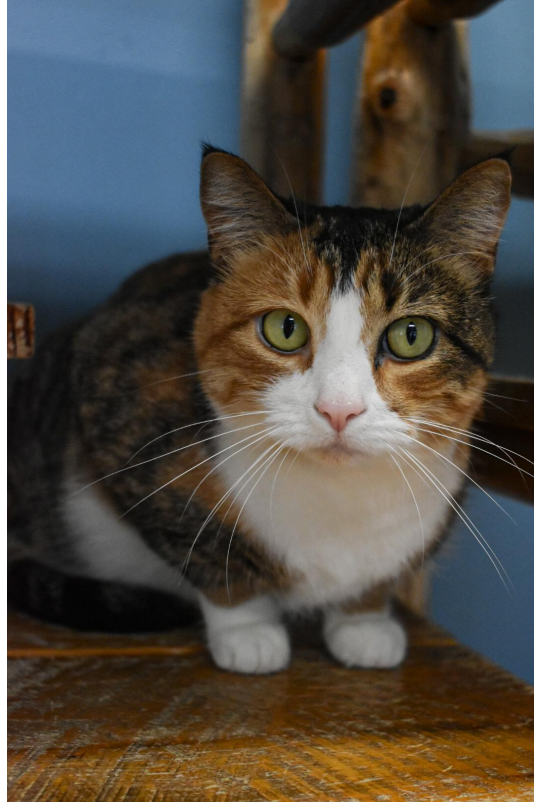

ADOPT CAT

A CRY FOR HELP FOR OUR FURRY FRIEND
FEMALE DOMESTIC SHORT HAIR

PARK RAPIDS, MN, 56470

Bitsie is a shy female who tends to get overwhelmed with the shelter atmosphere. She would do fine in a quiet home with older children. If interested in Bitise, please give us a