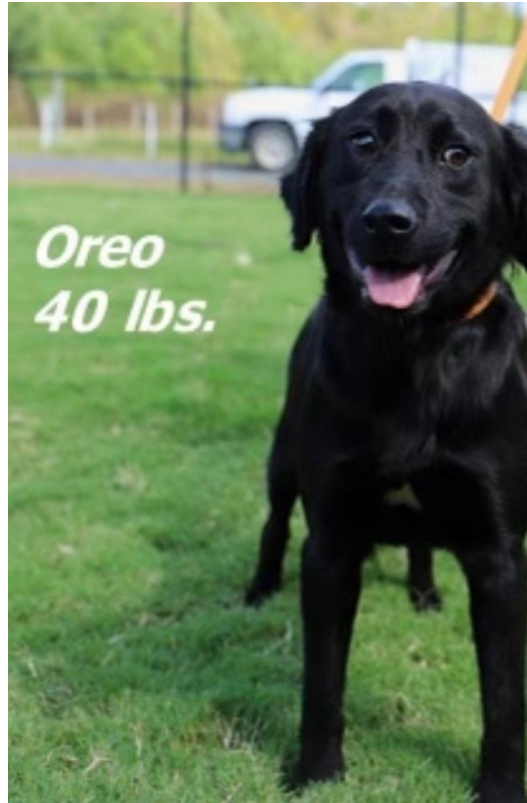

# ADOPT DOG

A CRY FOR HELP FOR OUR FURRY FRIEND  
FEMALE FLAT-COATED RETRIEVER

CARY, NC, 27513

Appears to have a broken tail - \nWill possibly need to amputate. She is shy and passive and sweet. \nShe is fine w other dogs. Not cat tested.