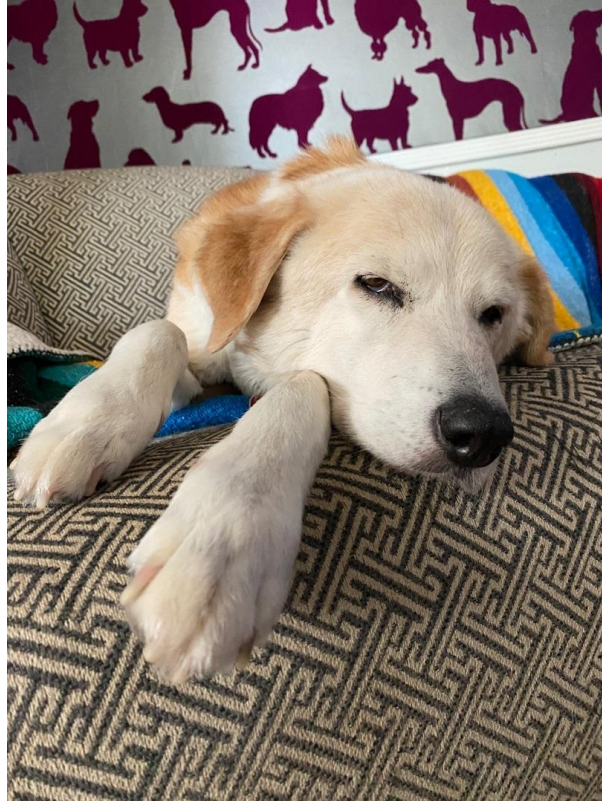

ADOPT DOG

A CRY FOR HELP FOR OUR FURRY FRIEND

FEMALE GOLDEN RETRIEVER

LOS ANGELES, CA, 90035

Hi\nIm Brenda ! Nice to meet you!\nIm a 10-11 year old 30 lb retriever? Border collie?Maybe whippet(shape of my face maybe? (best guess).\nl was found as a stray and