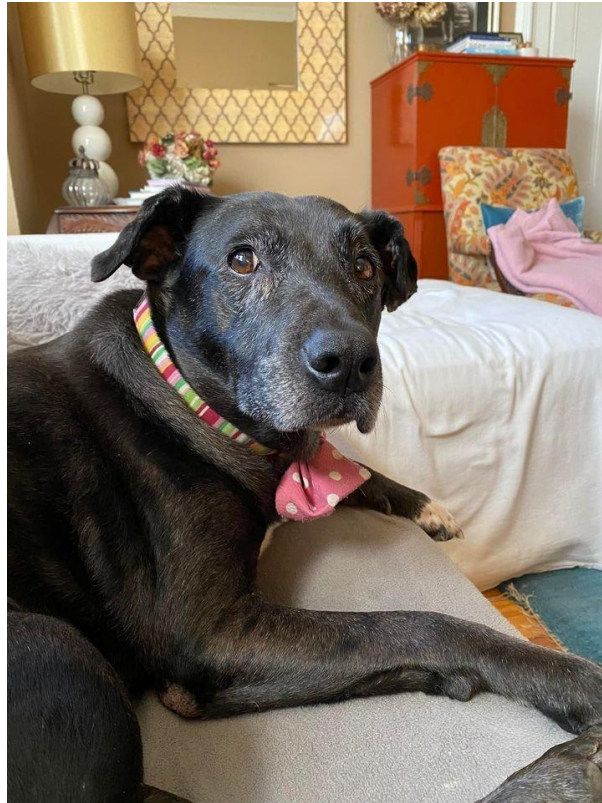

ADOPT DOG

A CRY FOR HELP FOR OUR FURRY FRIEND
FEMALE LABRADOR RETRIEVER

NEW YORK, NY, 10075

You can fill out an adoption application online on our official website. Ms. Stevie (TX) is a female Labrador Retriever mix rescued in Texas. Our veterinary partner