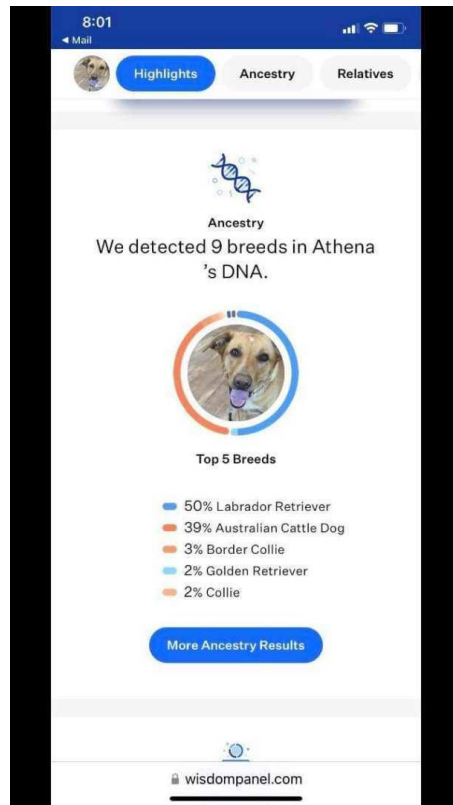

ADOPT DOG

A CRY FOR HELP FOR OUR FURRY FRIEND
FEMALE LABRADOR RETRIEVER

ROWLETT, TX, 75088

Meet Athena! This sweet lady is 57 pounds and about 2 years old. She was taken in by her foster mom from a neighbor who wasn't taking care of her. After having 12