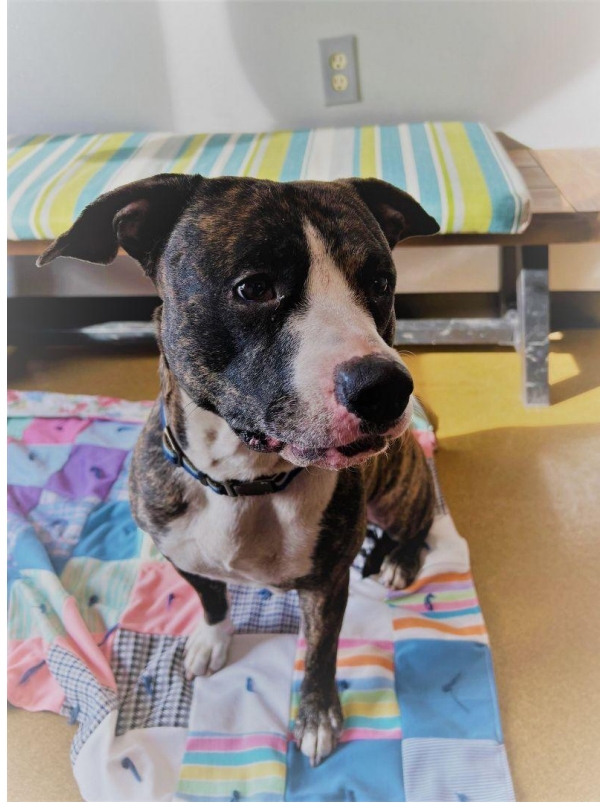

# ADOPT DOG

A CRY FOR HELP FOR OUR FURRY FRIEND

FEMALE PIT BULL TERRIER

MARYVILLE, MO, 64468

Pepper Ann (female)\n3 years - Pitbull Terrier mix (55lbs)  
\nOwner released due to behavior\nNeeds to be an only  
pet\nDescribed as active - playful\nLived outside -