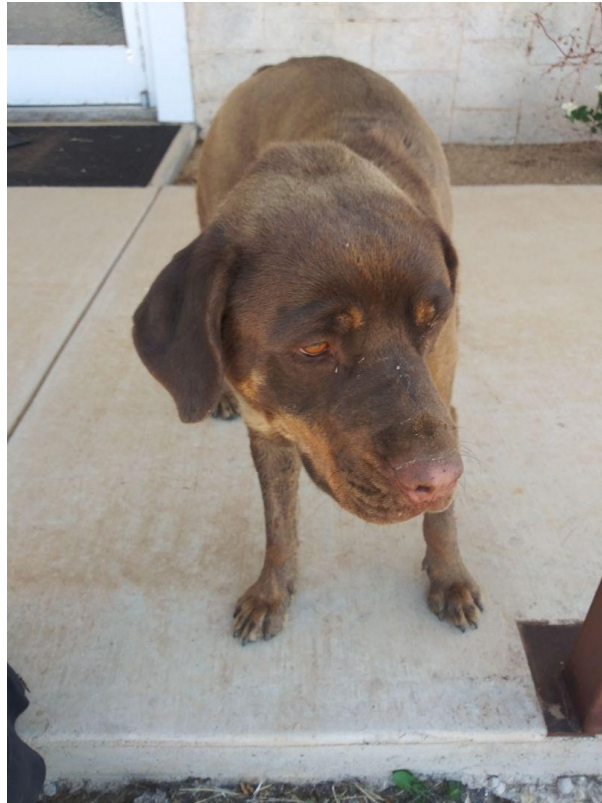

# ADOPT DOG

A CRY FOR HELP FOR OUR FURRY FRIEND

FEMALE ROTTWEILER

ANTON, TX, 79313

Large two-tone red Rottie

Phone: **None**

Call or text with any information