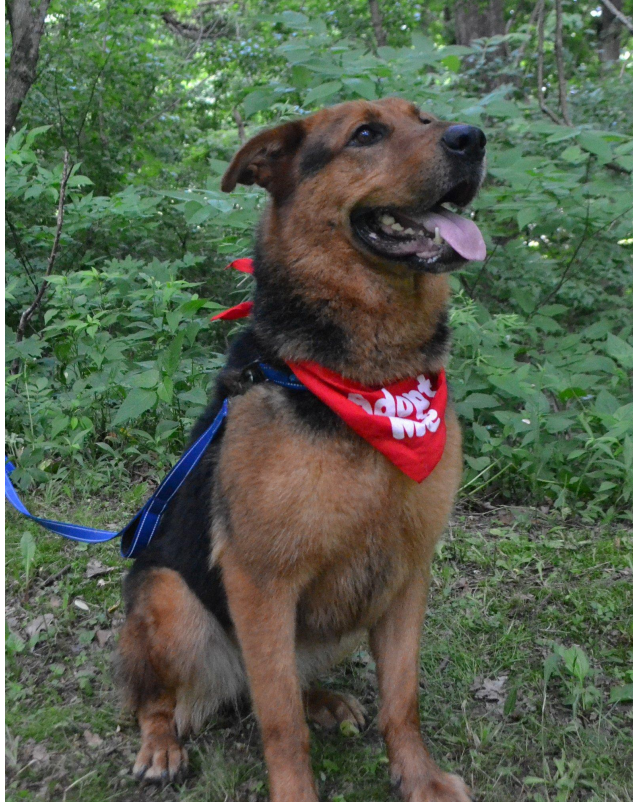

ADOPT DOG

A CRY FOR HELP FOR OUR FURRY FRIEND

FEMALE ROTTWEILER

LOUISVILLE, KY, 40243

Jade is a beautiful girl believed to be around 9 years young and is a Shepherd Rottweiler mix. Jade was originally a stray in the Louisville area in 2015 which is how she found