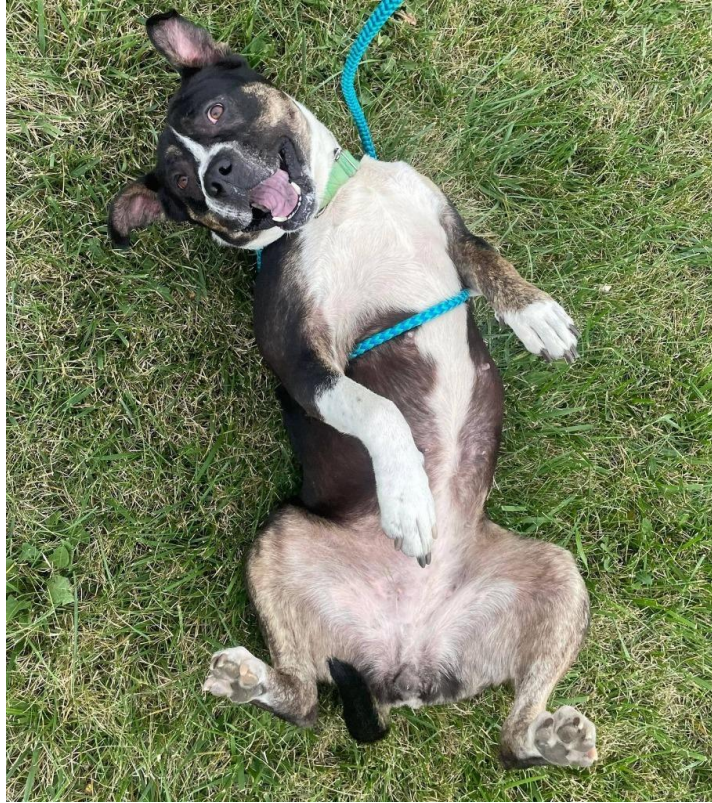

# ADOPT DOG

A CRY FOR HELP FOR OUR FURRY FRIEND

FEMALE ROTTWEILER

WARREN, MI, 48089

Breed: Rottweiler/Pit Bull mix\nSex: Female\nDOB: ~04/15/2020\nWeight: 67 lbs\nEnergy Level: Medium\nPersonality Type: Excitable, Happy,

Phone: **None**

Call or text with any information