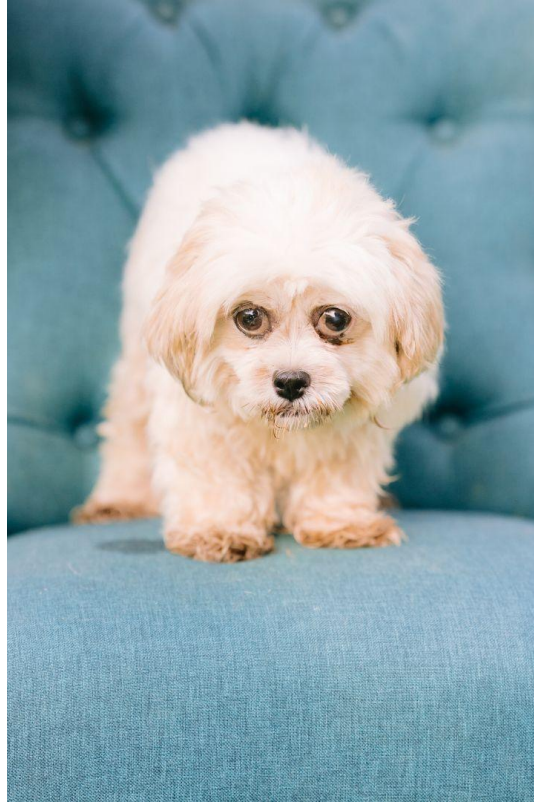

ADOPT DOG

A CRY FOR HELP FOR OUR FURRY FRIEND

FEMALE SHIH TZU

ZIONSVILLE, IN, 46077

Meet Twinkle! Twinkle is a 7 year old, female, 10.6 lbs, Shih Tzu (birthdate: 3/17/2015). Twinkle is a shy lady with qualitative "dry eye". She is on daily Optimune. She is a