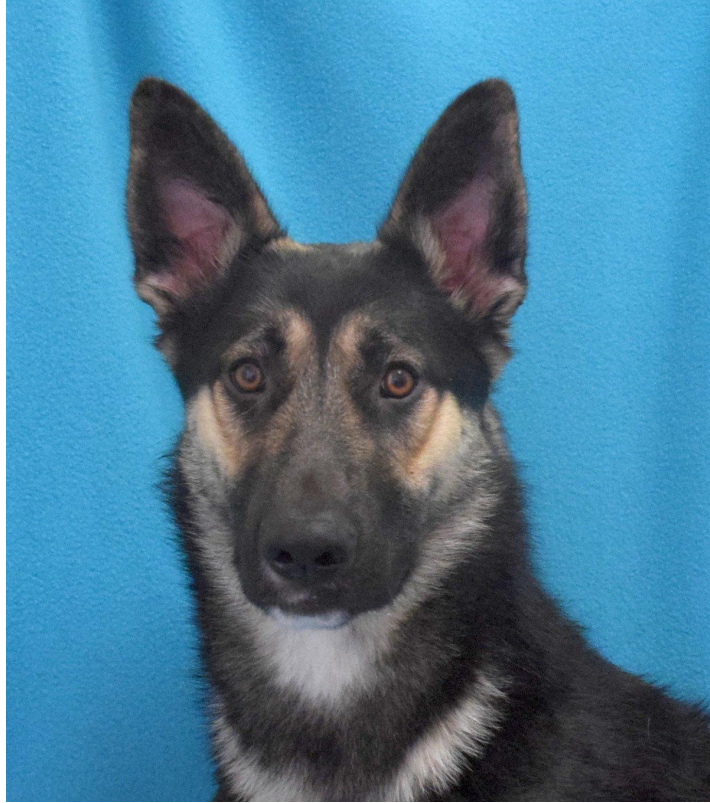

ADOPT DOG

A CRY FOR HELP FOR OUR FURRY FRIEND
MALE GERMAN SHEPHERD DOG

EUREKA, CA, 95503

Hi, Im Harley! I am a male German Shepherd mix and I weigh around 60 pounds. I get along with other dogs, but have a pretty rough play style. I am very active, and can