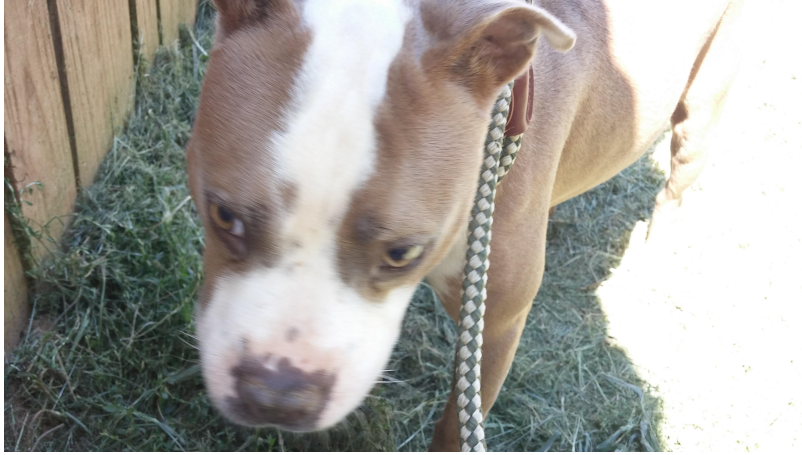

ADOPT DOG

A CRY FOR HELP FOR OUR FURRY FRIEND

MALE PIT BULL TERRIER

BEAVERDAM, VA, 23015

Henry is blind, however that does not bother him at all. He is a beautiful youngish dog who would really benefit having his own home. We are in the process of fine tuning