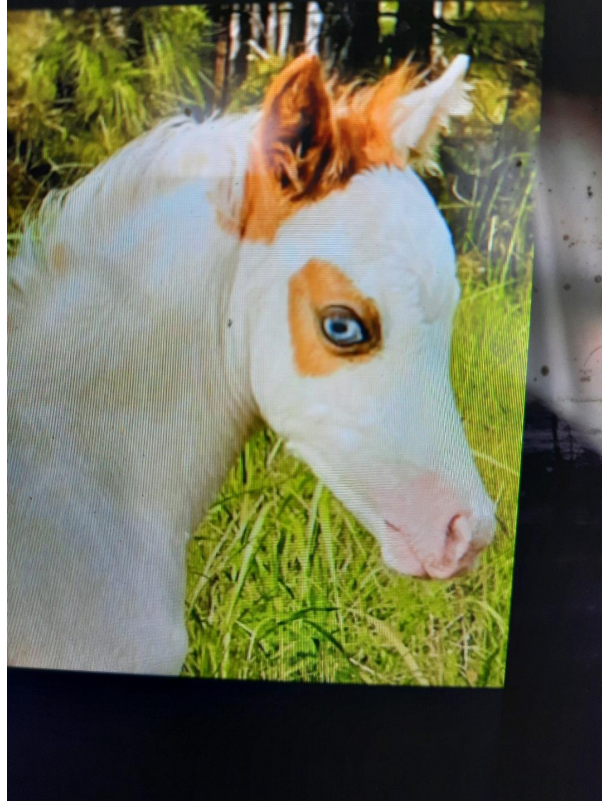

# ADOPT HORSE

A CRY FOR HELP FOR OUR FURRY FRIEND

MALE PONY

LEITCHFIELD , KY, 42754

Elijah-3-4 month old shetland, Medicine hat colt. Small, sweet and adorable. Will make a nice childs pony. Has 1 blue eye and the other is half blue. He has sticky hocks so