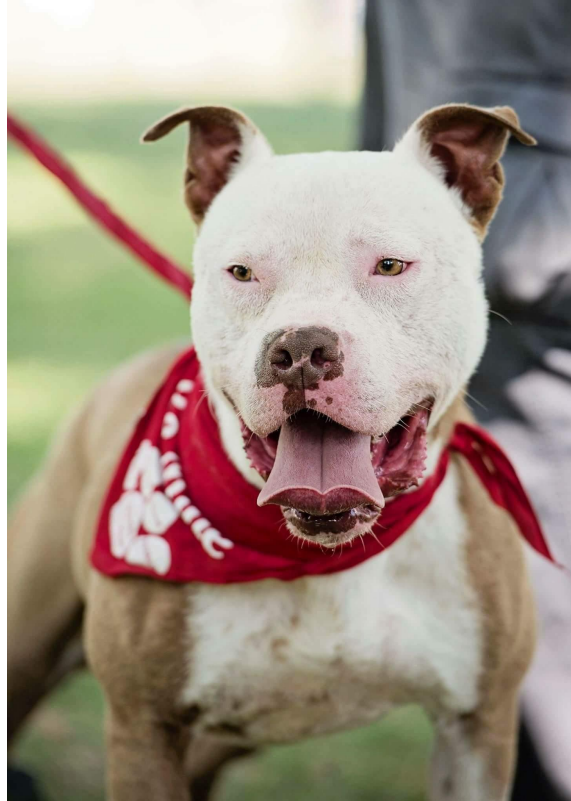

ADOPT DOG

A CRY FOR HELP FOR OUR FURRY FRIEND
MALE STAFFORDSHIRE BULL TERRIER

BREA, CA, 92822

We got a call from a groomer that some teens found this puppy in a Riverside Park back in January 2015. We are always so full but once the pictures were shown to one of