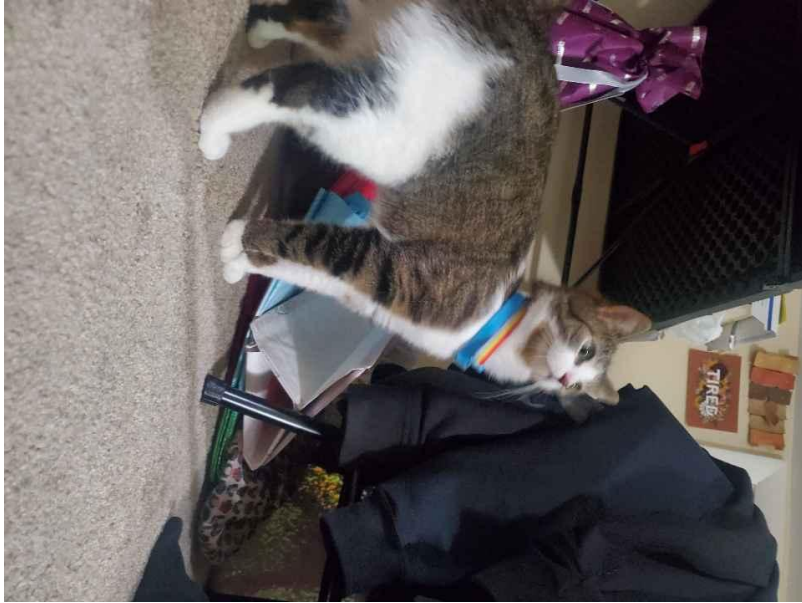

LOST CAT

A CRY FOR HELP FOR OUR FURRY FRIEND

FEMALE UNKNOWN

MA, 01020

Skiddish, doesnt respond to her name
Does repond to finger snapping

Phone: **(413) 735-3113**

Call or text with any information

FINDPET.COM