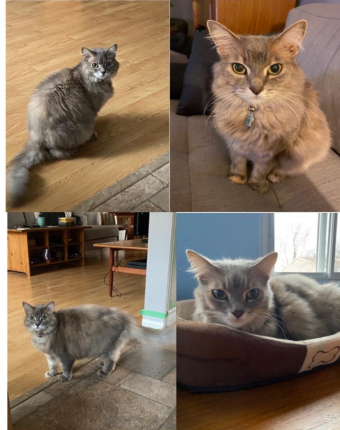

LOST CAT

A CRY FOR HELP FOR OUR FURRY FRIEND
FEMALE DOMESTIC LONG HAIR

HI, I'M A LOST KITTY ...

MY NAME IS LOLA & I LIVE ON SHAWN MARR

IF YOU FOUND ME

PLEASE HAVE SEEN ME IN THE AREA PLEASE CALL
416 452 3838 OR 416 836 5035

THANK YOU WITH A THOUSAND MEOWS!!!!

ON, L5H 2T1

None

Phone: **416-995-7194**

Call or text with any information

FINDPET.COM

Download mobile app: FND.PT/APPS

Email: hello@findpet.com