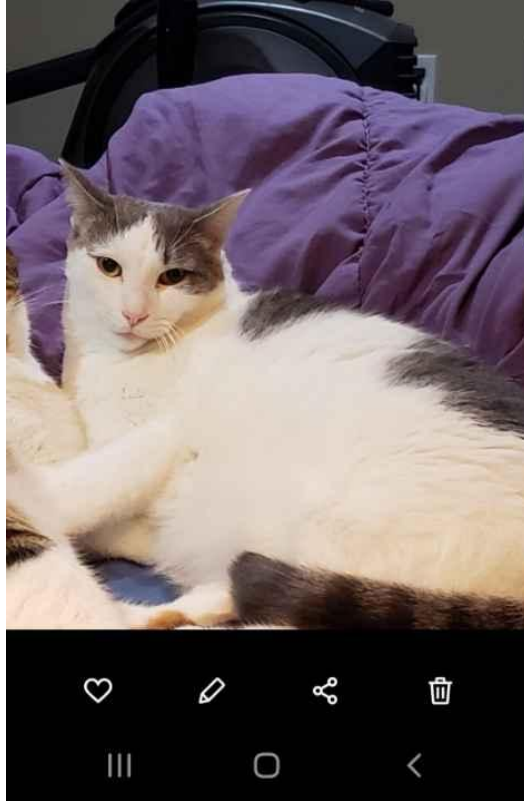

# LOST CAT

A CRY FOR HELP FOR OUR FURRY FRIEND  
MALE DOMESTIC MEDIUM HAIR

ON, L8T 3T8

Very anxious. Had some hair loss in the back end due to stress it was starting to grow back in.

Phone: **(289) 925-8774**