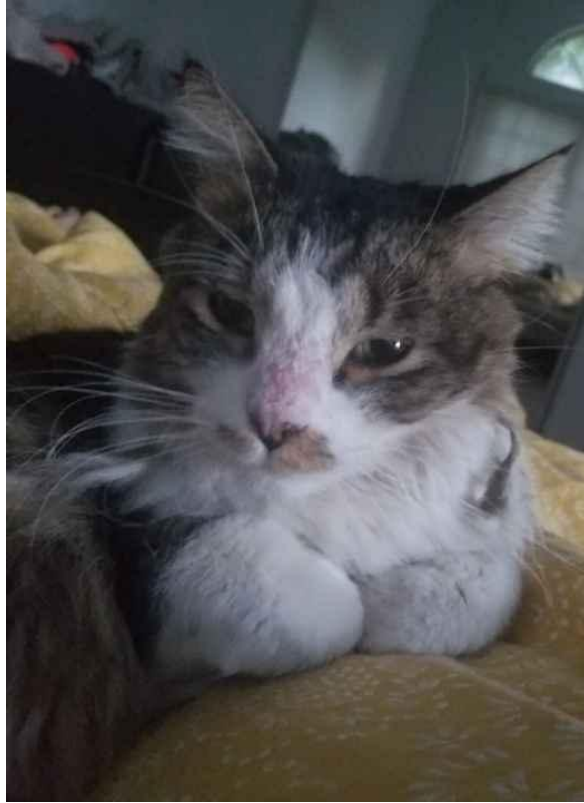

LOST CAT

A CRY FOR HELP FOR OUR FURRY FRIEND
FEMALE DOMESTIC LONG HAIR

AZ, 85224

Cat seems to be an indoor cat, very sociable.
Please call or text me if you think she is yours!

Phone: **(480) 208-5698**

Call or text with any information