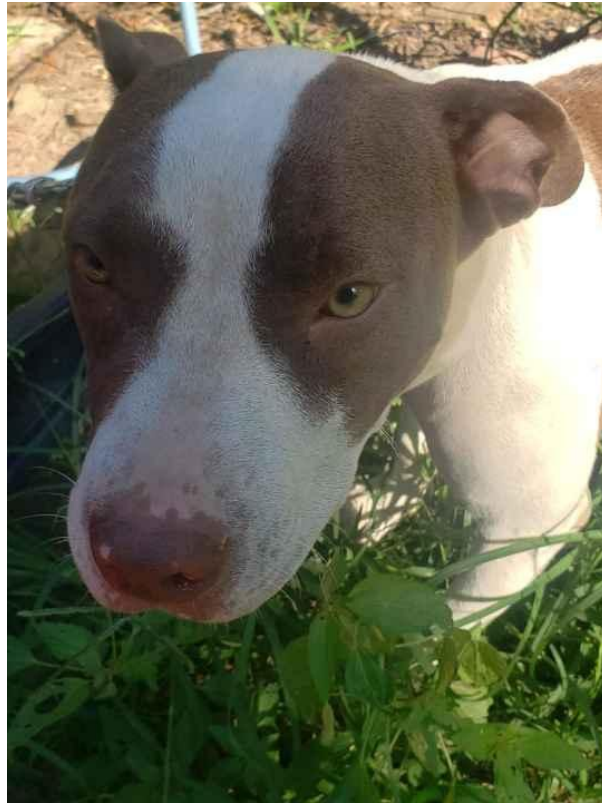

LOST DOG

A CRY FOR HELP FOR OUR FURRY FRIEND

FEMALE PIT BULL

GA, 30311

Her left leg is injured, she was last seen running with my male dog who shortly returned home without her. She is very picky with food and not house trained. We miss here,