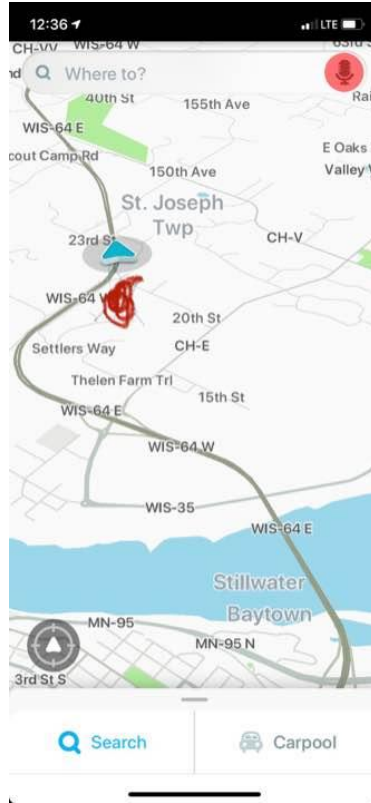

# LOST DOG

A CRY FOR HELP FOR OUR FURRY FRIEND

SEX UNCERTAIN LABRADOR RETRIEVER

WI, 54082

None

Phone: **(651) 983-9004**

Call or text with any information