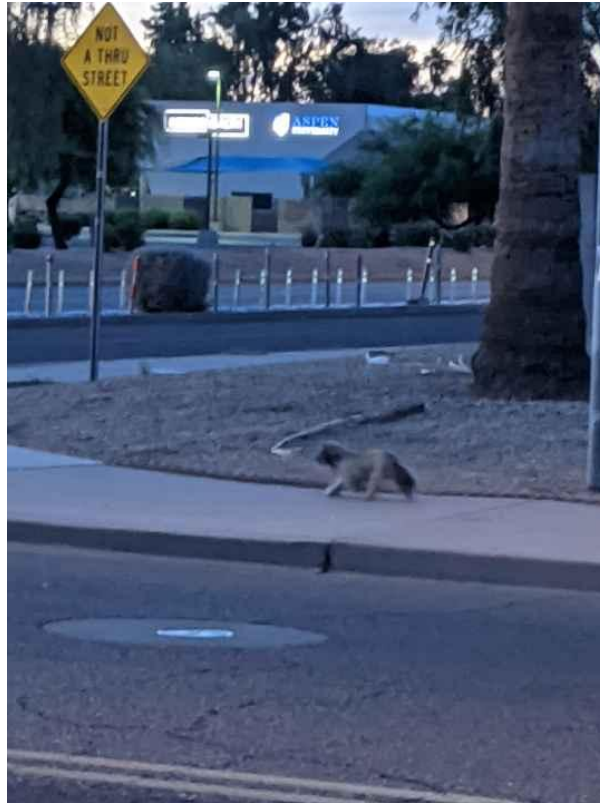

# LOST DOG

A CRY FOR HELP FOR OUR FURRY FRIEND

SEX UNCERTAIN UNKNOWN

AZ, 85027

Spotted around 7:30pm. Very skittish. Could not get close enough to see the collar or attempt to catch it. It seemed to want to stay along 23rd Ave.