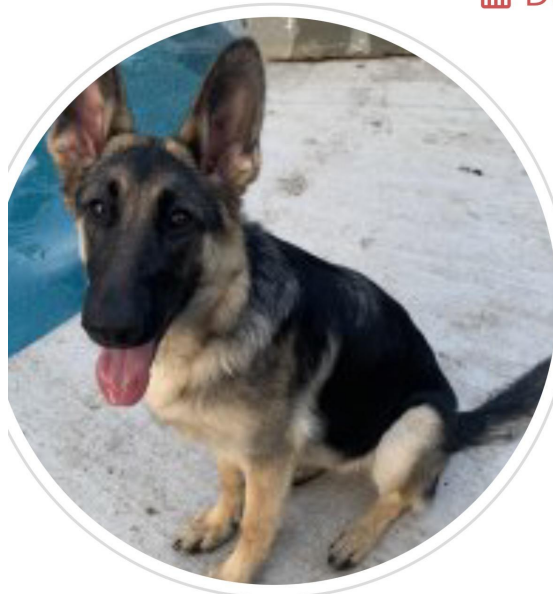

# LOST DOG

A CRY FOR HELP FOR OUR FURRY FRIEND  
MALE GERMAN SHEPHERD DOG

[Update photo](#)

[Remove photo](#)

ON, N1R 5S7

None

Phone: **519-651-9936**

Call or text with any information